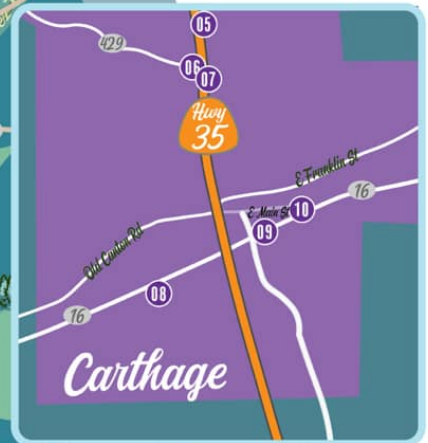

PICKING35

Saturday, April 6th, 2024

THE OFFICIAL *Treasure Map!*

Vaiden, Kosciusko, Carthage, Walnut Grove and parts in between.

IT'S A 75 mile YARD SALE!

Start North and head South
... or South and head North.
It's up to you!

Scan this code with your
phone's camera to

Follow the Google Map!

<http://bit.ly/Picking35-2024>

So many Treasures to be found!

So many places to Explore!

Grab your friends and make a plan!

Zoomed in
City Views